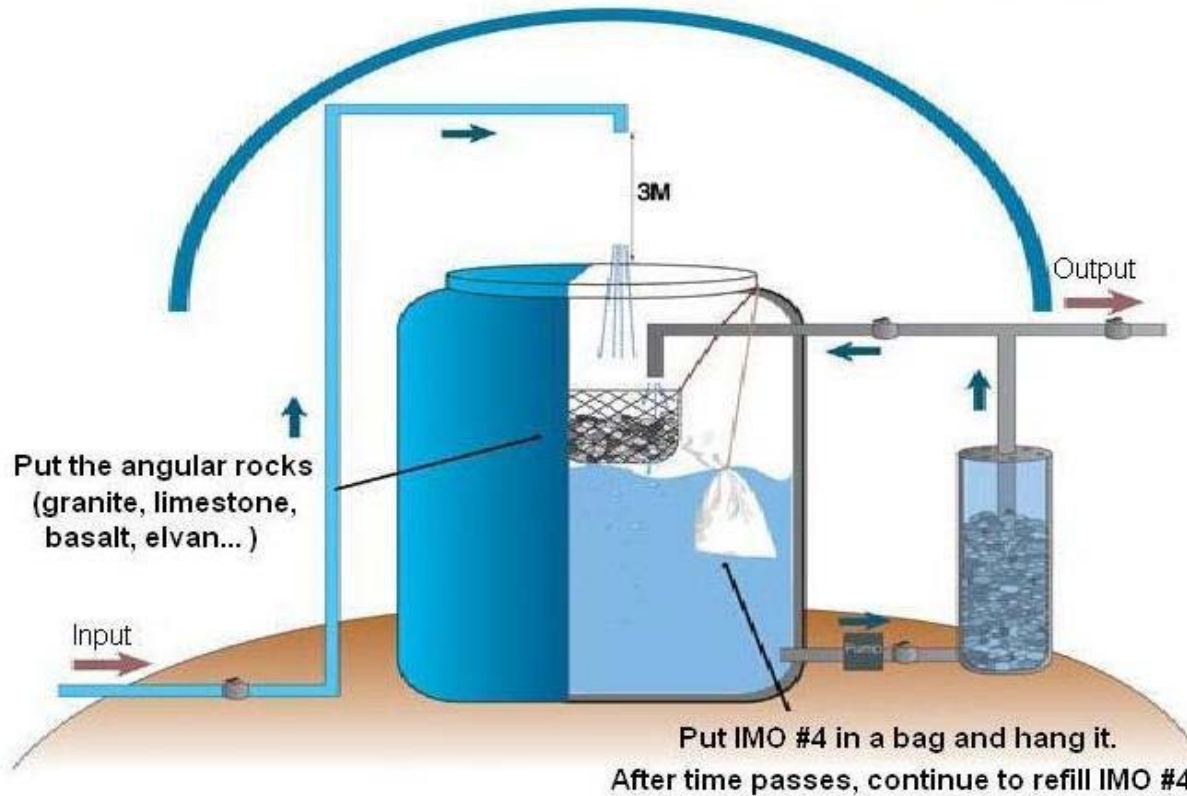

Bacteria Mineral Water (BMW)

Cho Global Natural Farming (CGNF)

1. Principles

- The basic principle is to strengthen absorption ability by making water particles smaller.
- contain dissolved oxygen

2. How to make BMW

3. Usage and effects

- ◆ BMW are abundant minerals and trace elements.
- ◆ BMW promotes plant growth.
- ◆ BMW produces mineral-rich crops and improves storability.
- ◆ BMW deodorizes manure.
- ◆ Install the circulation pump to increase the BMW concentration.